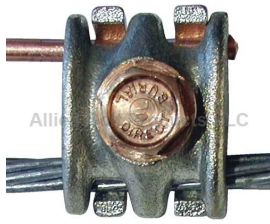

Bronze Vise Connector Spacer Type

BRONZE VISE COMPRESSION CONNECTOR

PART#	DESCRIPTION	PKG QTY	CTN QTY	CTN WT.
878	BRONZE VISE CONNECTOR SPACER TYPE	50	1	12

Allied Bolt Products, LLC

Copper Split Bolt

COPPER SPLIT BOLT

PART#	DESCRIPTION	PKG QTY	CTN QTY	CTN WT.
852	S-2 COPPER SPLIT BOLT	100	4	46
853	S-4 COPPER SPLIT BOLT	100	4	28
854	S-6 COPPER SPLIT BOLT	100	4	20
855	S-8 COPPER SPLIT BOLT	100	4	13

KUL Bonding Clamp

KUL BRONZE BONDING CLAMP

PART#	DESCRIPTION	PKG QTY	CTN QTY	CTN WT.
2125	KUL BRONZE BONDING CLAMP	100	1	14

K1 BRONZE BONDING CLAMP

PART#	DESCRIPTION	PKG QTY	CTN QTY	CTN WT.
2125K1	K1 BRONZE BONDING CLAMP	100	1	14

K2 BRONZE BONDING CLAMP

PART#	DESCRIPTION	PKG QTY	CTN QTY	CTN WT.
2125K2	K2 BRONZE BONDING CLAMP	100	1	14

Ground Rods & Clamps

Copper Bonded Ground Rod

1/2" COPPER BONDED GROUND ROD

PART#	DESCRIPTION	PKG QTY	CTN QTY	CTN WT.
2134	1/2" X 8' COPPER BONDED GROUND ROD	10	10	460